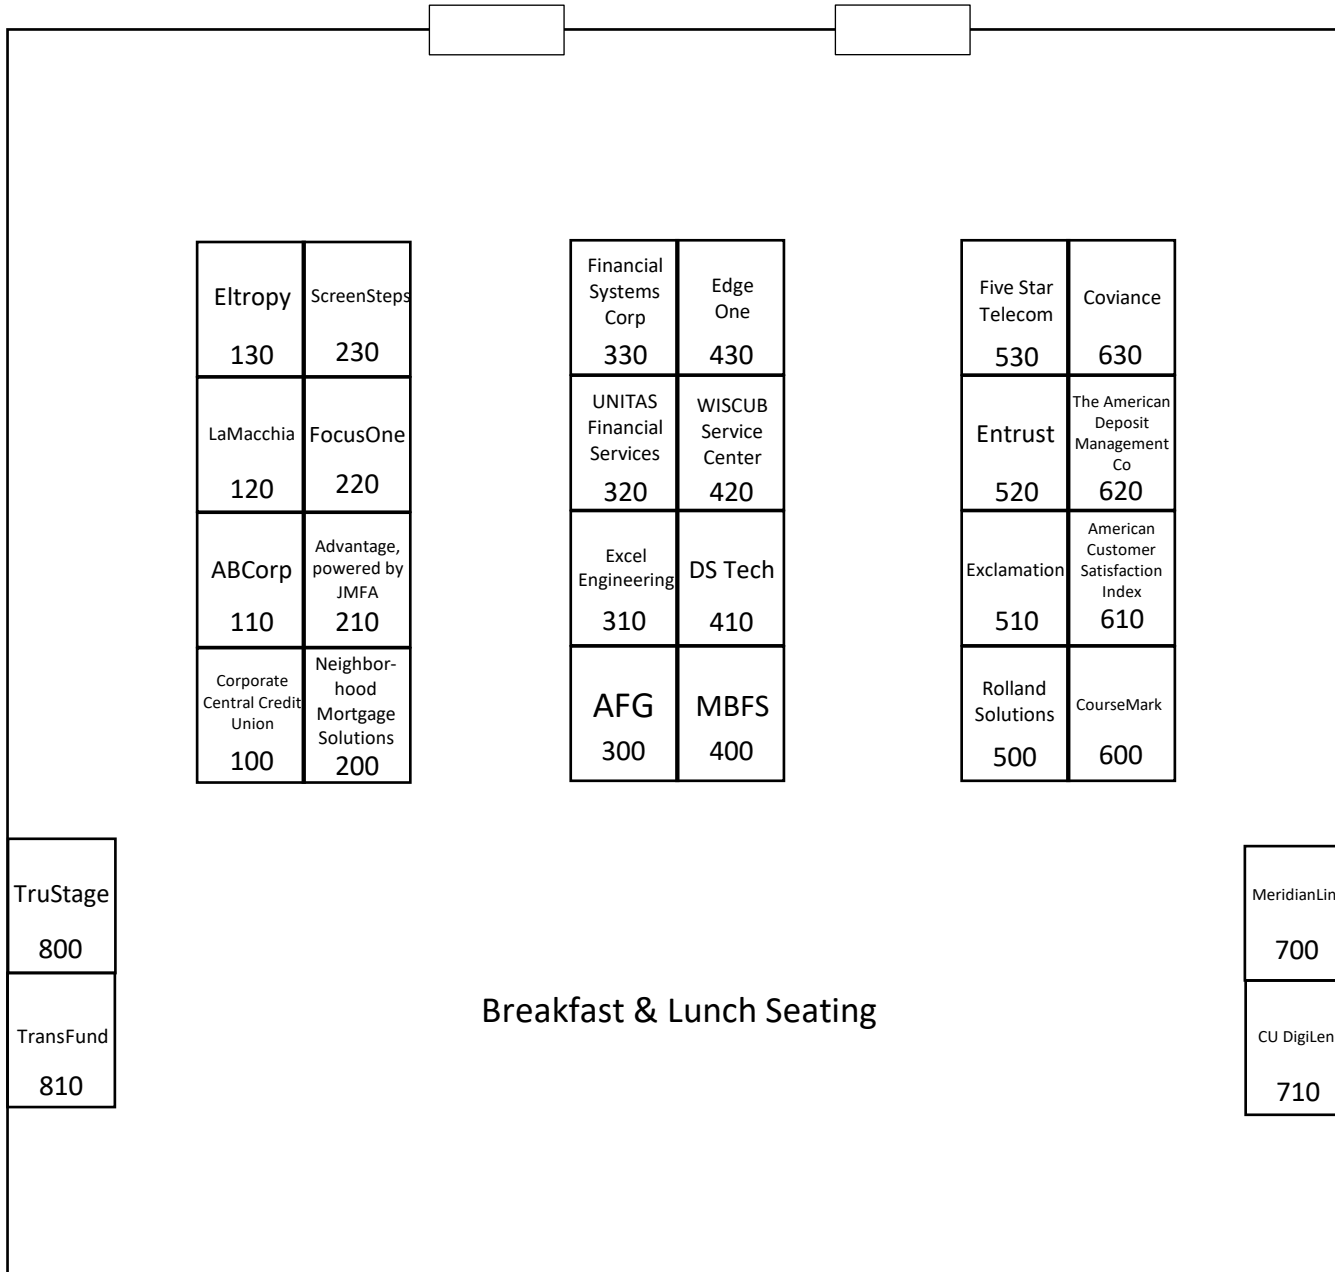

Wisconsin Credit Union Connect
Salon A/B
Hilton Appleton Paper Valley

Eltropy 130	ScreenSteps 230
LaMacchia 120	FocusOne 220
ABCorp 110	Advantage, powered by JMFA 210
Corporate Central Credit Union 100	Neighbor- hood Mortgage Solutions 200

TruStage 800
TransFund 810

MeridianLink 700
CU DigiLend 710

Breakfast & Lunch Seating